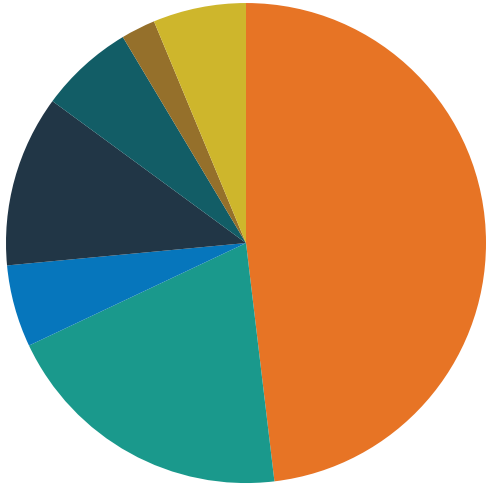

2023/24 REVENUE

(Dollars in 000s)

- 48% Ticket Sales $7,917
- 20% Government & Foundation $3,269
- 6% Donations & Sponsorships $911
- 12% Amortization of Deferred Contributions $1,902
- 6% Rental & Facility $1,046
- 2% Theatre School Fees $381
- 6% Investment and Other Income $1,031

Revenue (in thousands)	23/24		22/23		21/22		20/21		19/20		18/19	
Ticket Sales $7,917	7,917	48%	5,168	36%	3,527	25%	314	4%	4,599	36%	4,958	36%
Government & Foundation $3,269	3,269	20%	3,555	25%	4,629	33%	3,388	38%	3,309	25%	3,058	23%
Donations & Sponsorships $911	911	6%	1,201	8%	1,326	10%	766	9%	1,318	10%	1,699	13%
Amortization of Deferred Contributions $1,902	1,902	12%	1,968	14%	2,035	15%	1,910	22%	1,499	11%	1,508	11%
Rental & Facility $1,046	1,046	6%	870	6%	568	4%	108	1%	754	6%	1,100	8%
Theatre School Fees $381	381	2%	325	2%	247	2%	258	3%	410	3%	381	3%
Investment and Other Income $1,031	1,031	6%	1,411	10%	1,569	11%	2,072	24%	1,247	9%	831	6%
	16,457	100%	14,497	100%	13,900	100%	8,816	100%	13,136	100%	13,535	100%