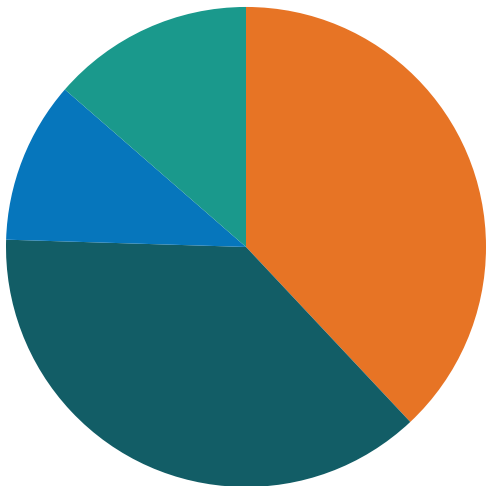

2023/24 EXPENSES

(Dollars in 000s)

- 38% General Operations $5,945
- 37% Theatre Productions $5,863
- 11% Facility $1,706
- 14% Depreciation $2,129

Expenses (in thousands)	23/24		22/23		21/22		20/21		19/20		18/19	
General Operations $5,945	5,945	38%	5,897	39%	5,139	38%	3,133	46%	4,940	40%	5,923	43%
Theatre Productions $5,863	5,863	37%	5,449	36%	4,472	33%	590	9%	4,315	35%	4,411	32%
Facility $1,706	1,706	11%	1,646	11%	1,590	12%	1,001	15%	1,456	12%	1,708	12%
Depreciation $2,129	2,129	14%	2,190	14%	2,251	17%	2,073	30%	1,674	13%	1,664	13%
	15,644	100%	15,182	100%	13,453	100%	6,797	100%	12,384	100%	13,707	100%