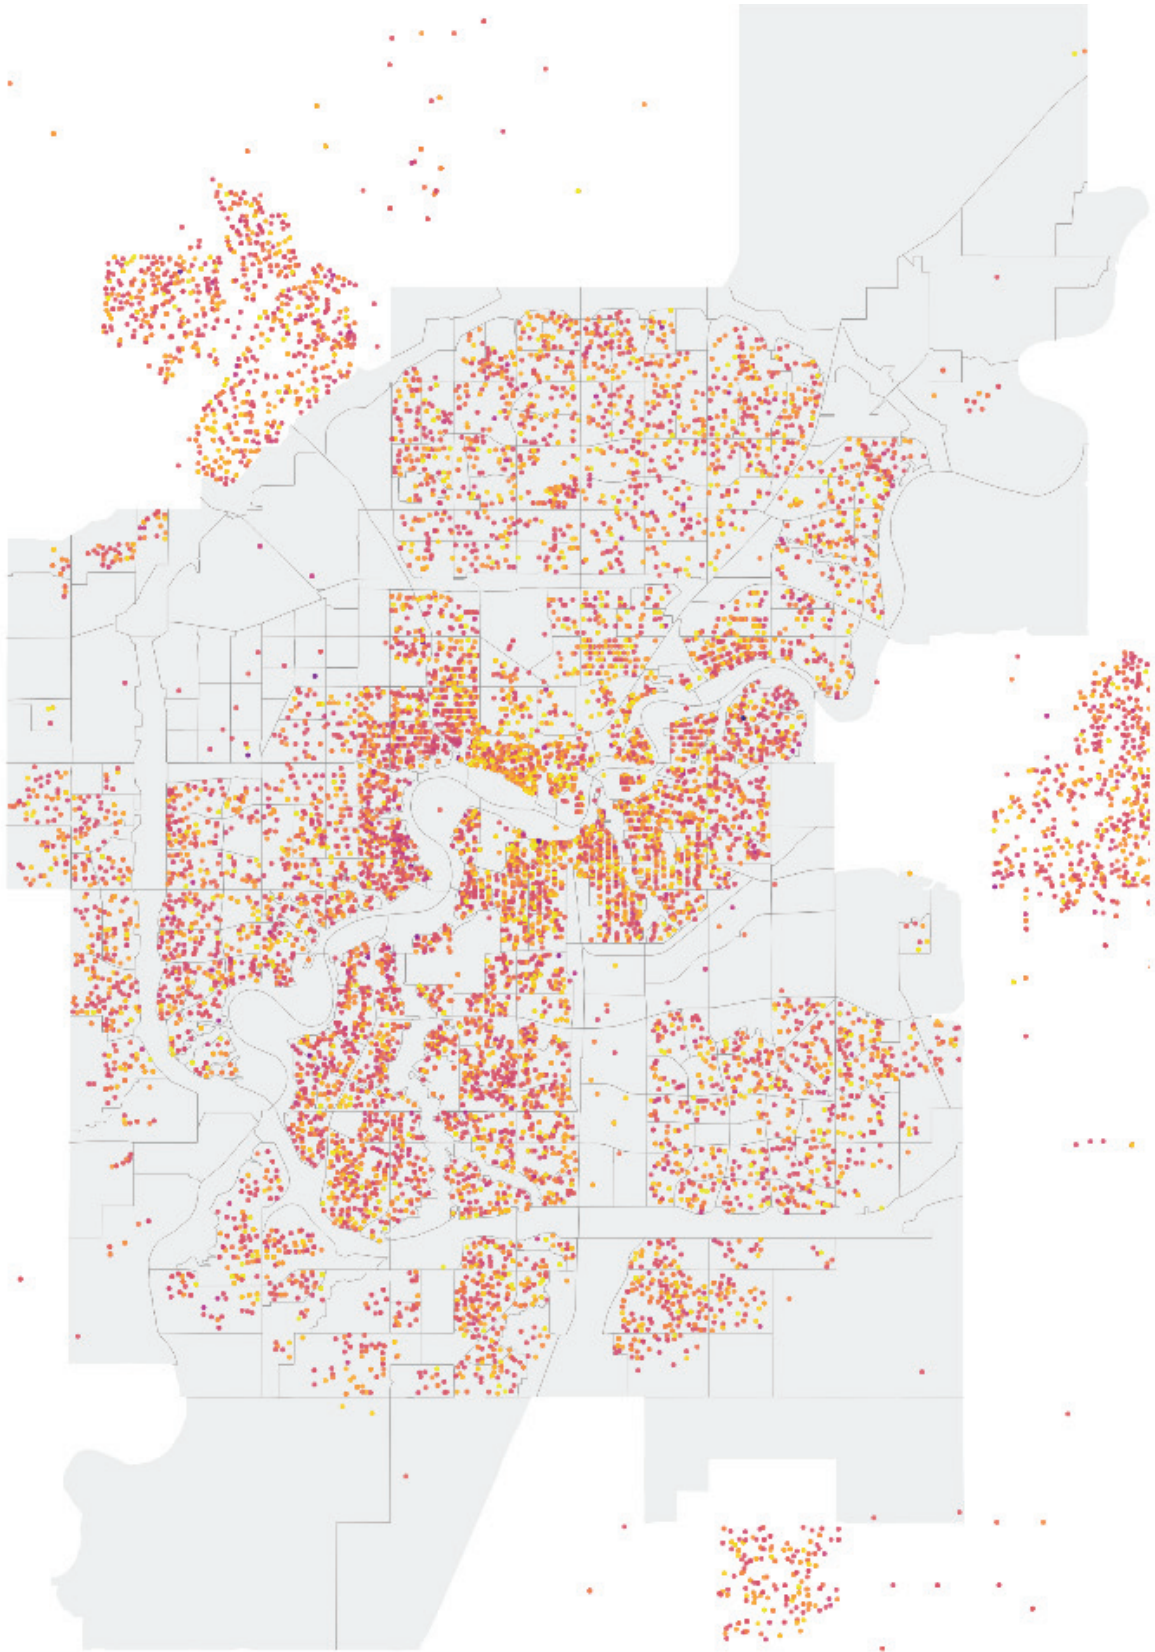

# NEIGHBOURHOODS SERVICED

A map of Edmonton showing ticket revenue by postal code for the 2023/24 Season